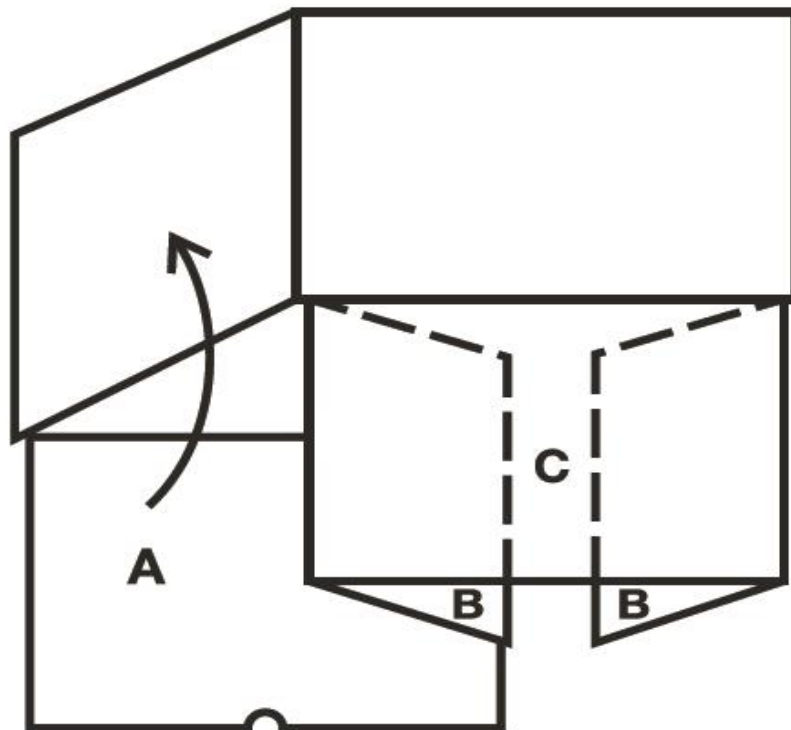

ARSB1200 / RSB-12

**HOLLINGER
METAL EDGE**

Archival Storage Materials

West: 800-862-2228 East: 800-634-0491

Acid Free

1. FOLD PANEL "A" 180° SO IT IS FLAT AGAINST SIDE OF BOX.
2. FOLD PANEL "B" 180° SO THEY LIE FLAT AGAINST PANEL "C".
3. FOLD PANEL "C" 90° TO FORM BOTTOM OF BOX.
4. UNFOLD PANELS "B" 90° SO THEY ARE FLAT AGAINST END PANELS. HAND HOLES NOW LINE UP.
5. UNFOLD PANEL "A" 90° SO IT LIES FLAT AGAINST BOTTOM.